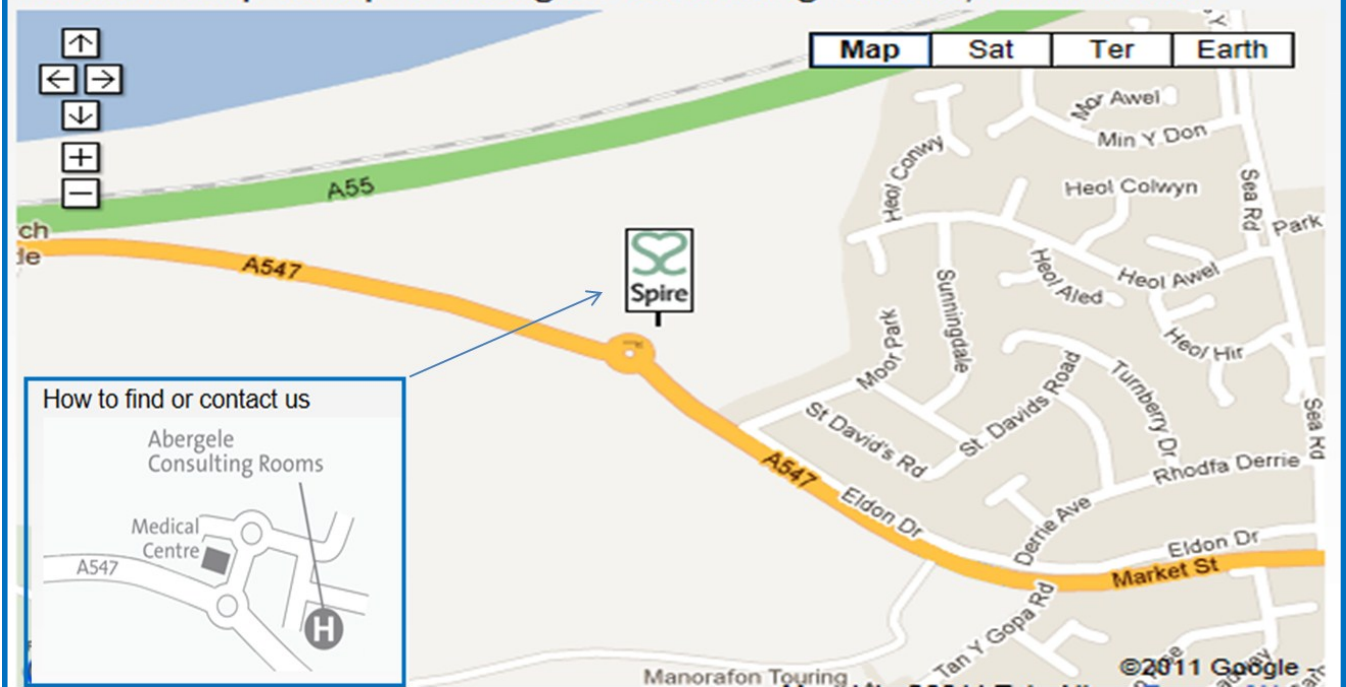

Mr Haddad's Private Secretary

Anne Bailey
Tel: 01244 677797
Fax: 01244 674222
Mob: 07765 004984
Email: a.bailey@nabilhaddad.co.uk

By car

From the A55 travelling westbound, take junction 24, signposted Abergele. Continue through Abergele town centre, going straight ahead at the Tesco roundabout. At the next roundabout turn right into the North Wales Business Park. Turn right at the next mini roundabout then take the 1st right and continue to the end of the road. Spire Abergele Consulting Rooms are situated in the ground floor of the last building on the left.

From the A55 travelling east, take junction 23, signposted Llanddulas. Continue through Llanddulas towards Abergele. On approaching Abergele, turn left at the 1st roundabout into North Wales Business Park and continue as above.

By train

The nearest main line station is Pensarn. By taxi it is a 5 minute drive to the rooms.

By public transport

No 12 Arriva bus service from Rhyl/Llandudno.

Location Map for Spire Abergele Consulting Rooms, North Wales