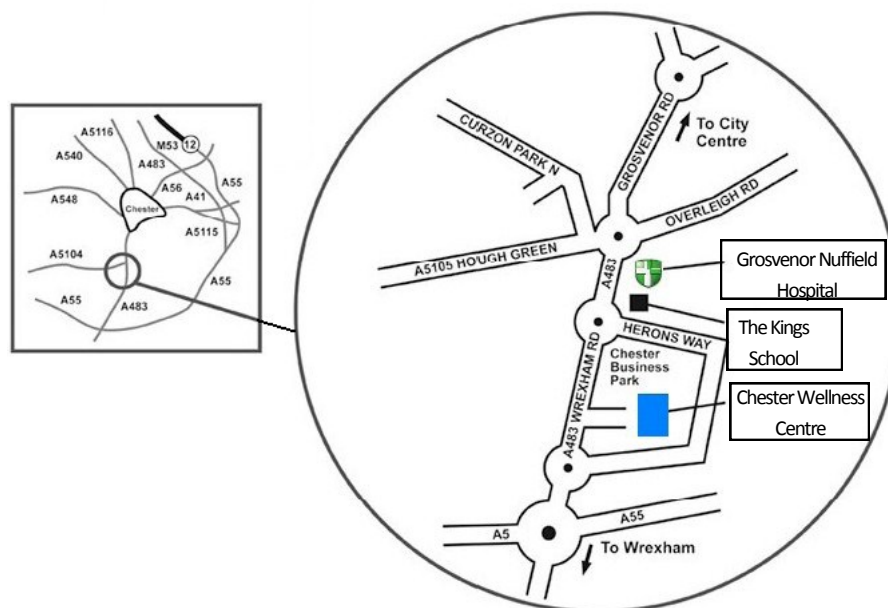

#### By road

From the M6 Leave the M6 at junction 20 and follow the M56 to Chester. Leave the M56 at junction 15 and take the M53 (south) signposted Chester. This road then becomes the A55. Leave the A55 at the Chester/Wrexham junction; turn right onto the A483 (also signposted to Chester Business Park). Proceed along the A483 and immediately after the first roundabout turn right into our sign posted drive. Follow this to the end and turn left into our car park.

Follow the A41 follow signs to Chester. Shortly after the Chester Park & Ride Car Park, turn left at the roundabout, onto the A55 signposted Wrexham and North Wales. Leave the A55 at the first junction, turning right onto the A483 (also sign-posted to Chester Business Park). Proceed along the A483 and after the first roundabout turn right into our sign posted drive. Follow this to the end and turn left into our car park.

From A55 North Wales, leave the A55 at the Chester/Wrexham junction turning left onto the A483 (also signposted to Chester Business Park). Proceed along the A483 and immediately after the first roundabout turn right into our sign posted drive. Follow this to the end and turn left into our car park.

Parking Free on site car parking is available.

Travelling by rail. The nearest mainline station to the Grosvenor Nuffield Hospital is Chester.

Grosvenor Nuffield Hospital  
Wrexham Road  
Chester  
CH4 7QP